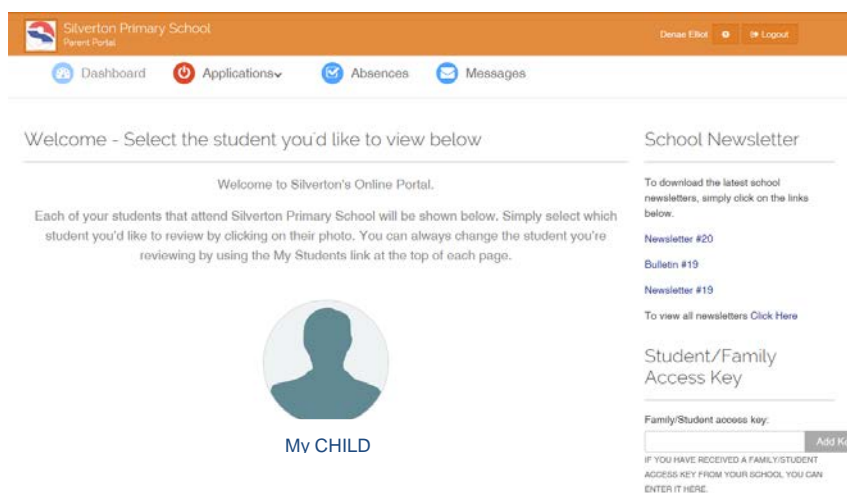

You are now logged in