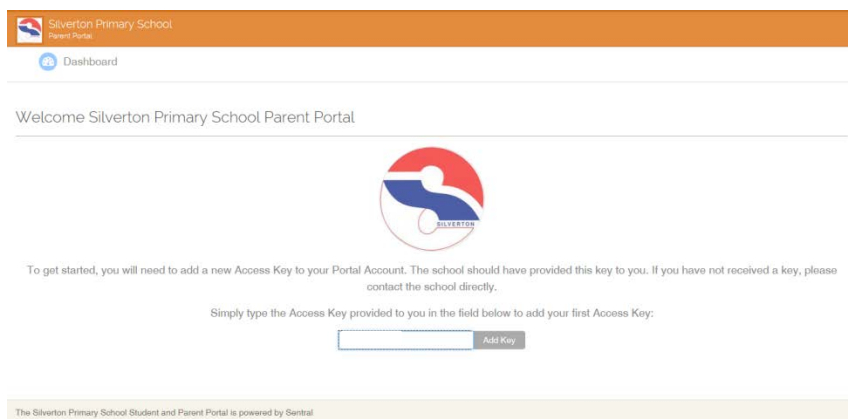

Linking your Child to the account

On the attached letter you received, will be your access key.

Once you have logged in, enter your access key in the box and click **Add Key**.